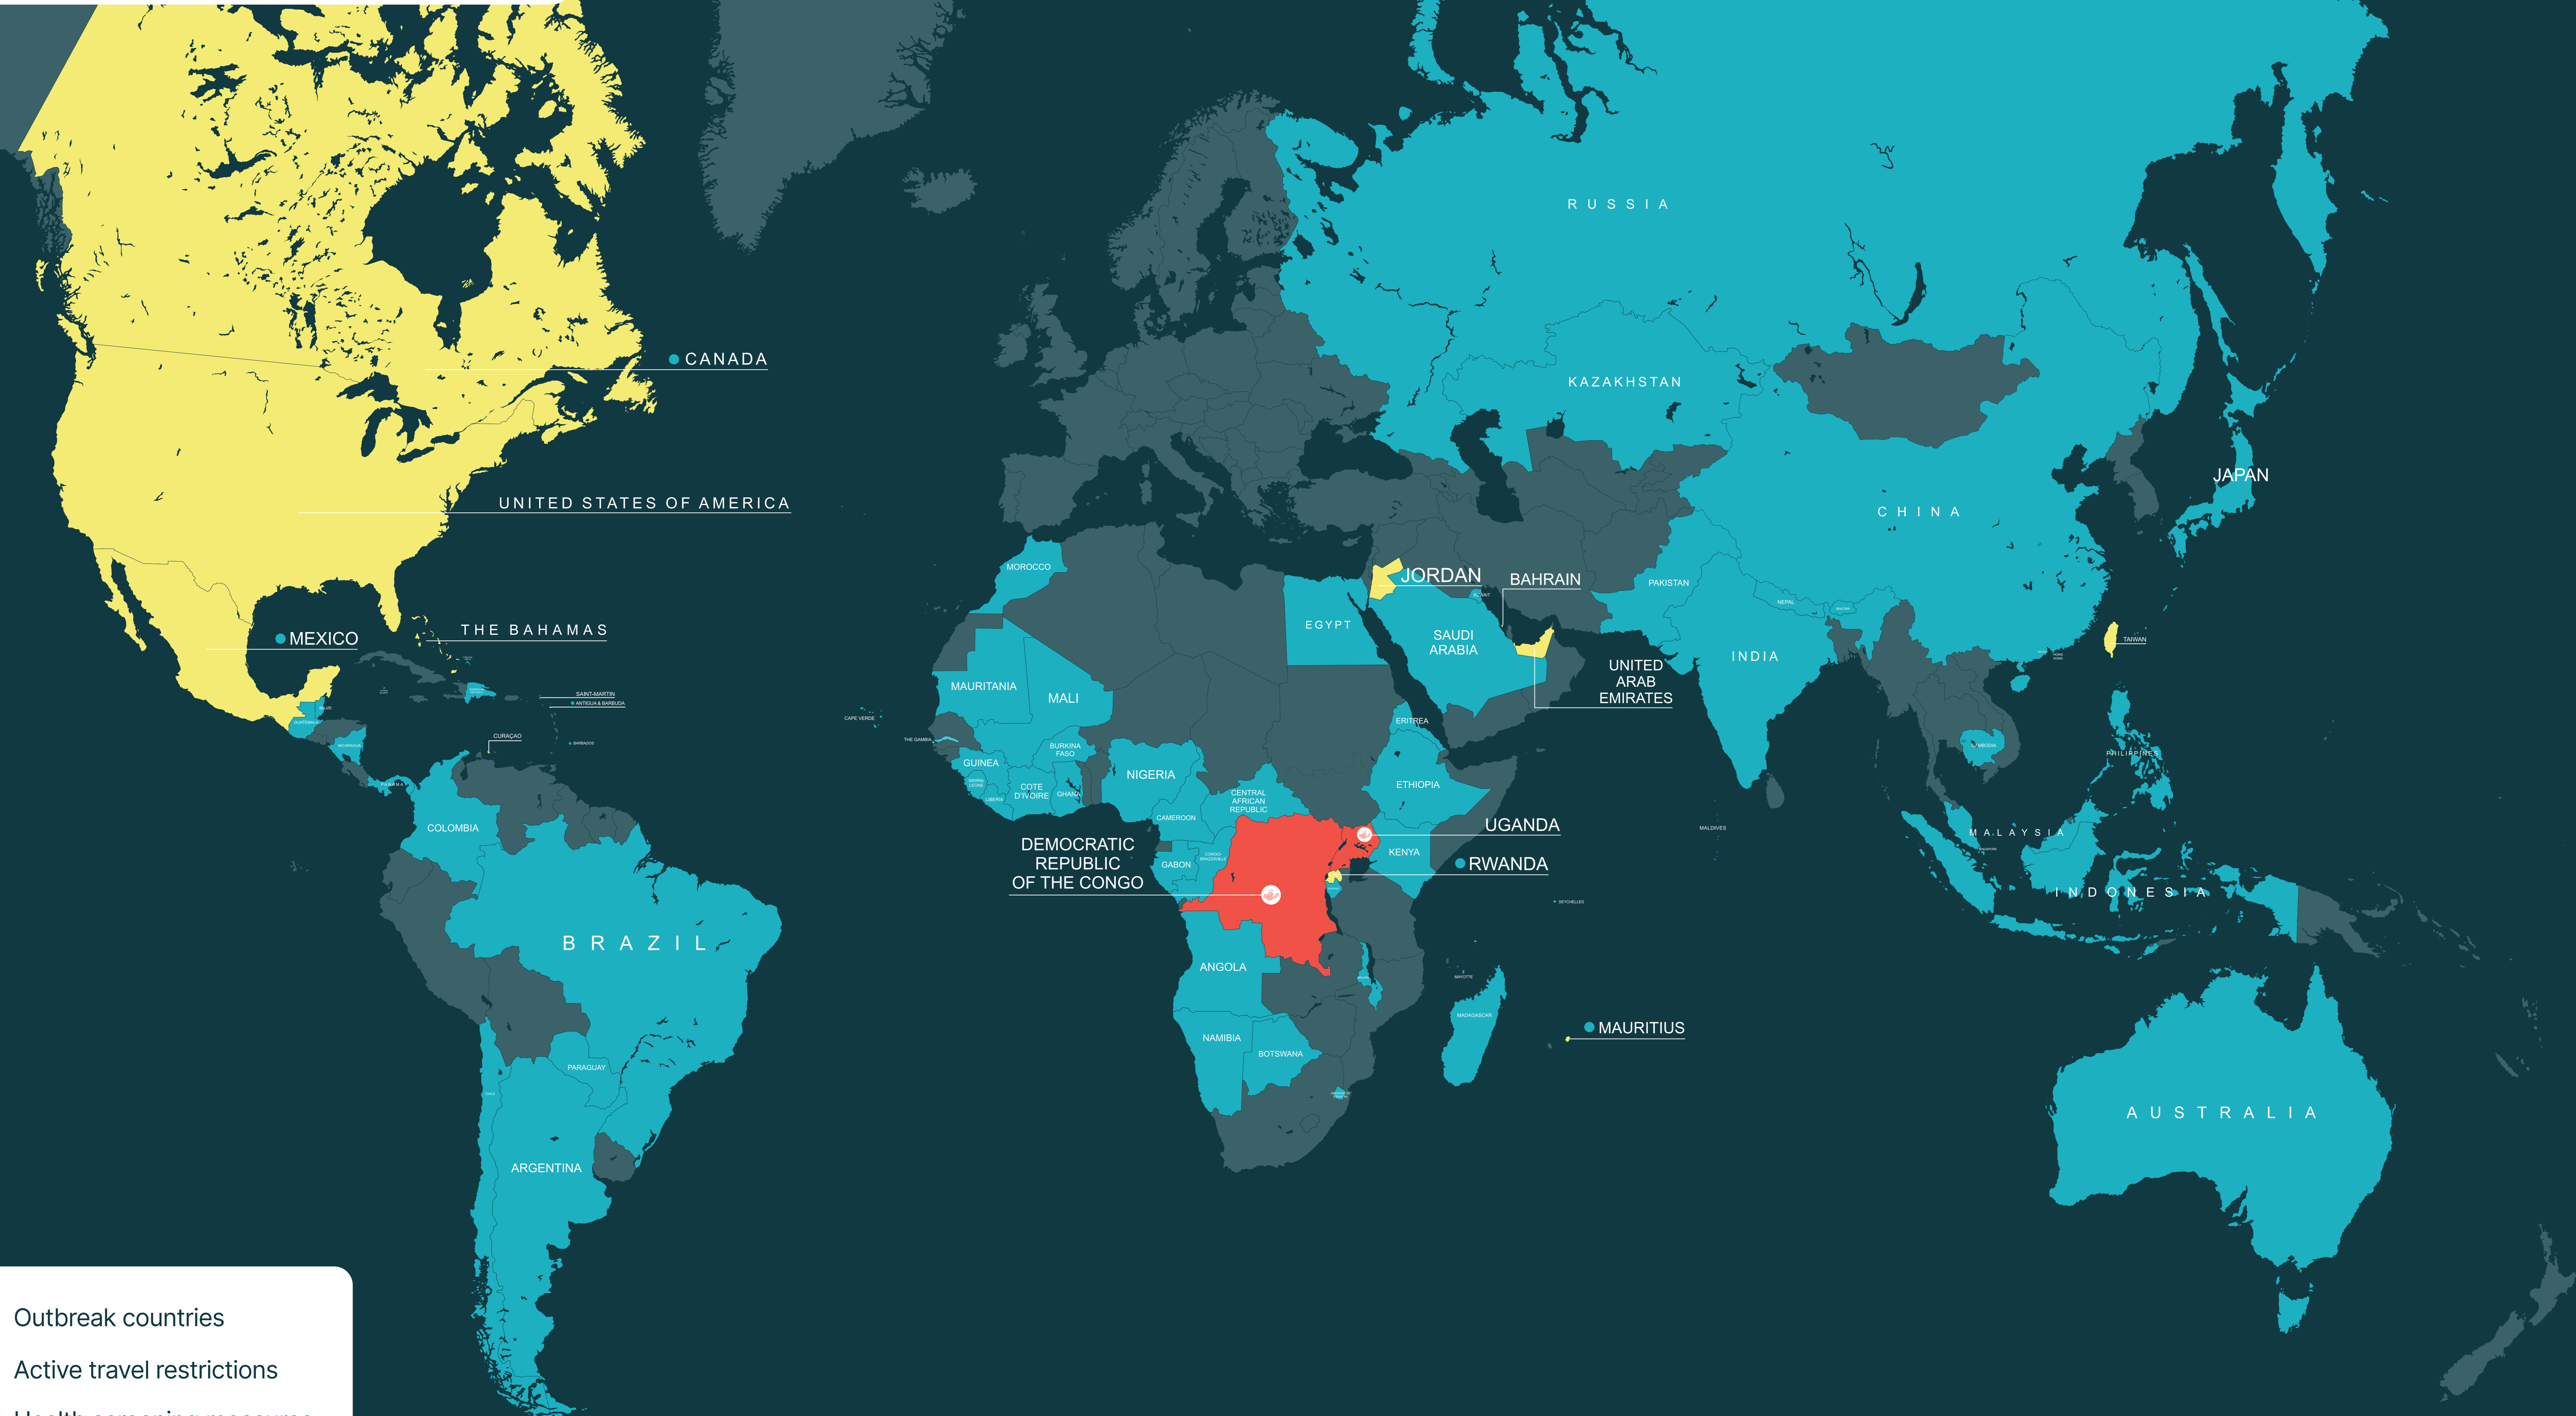

Ebola Outbreak

Global Travel Impact

- Outbreak countries
- Active travel restrictions
- Health screening measures

* As of 10 June 2026