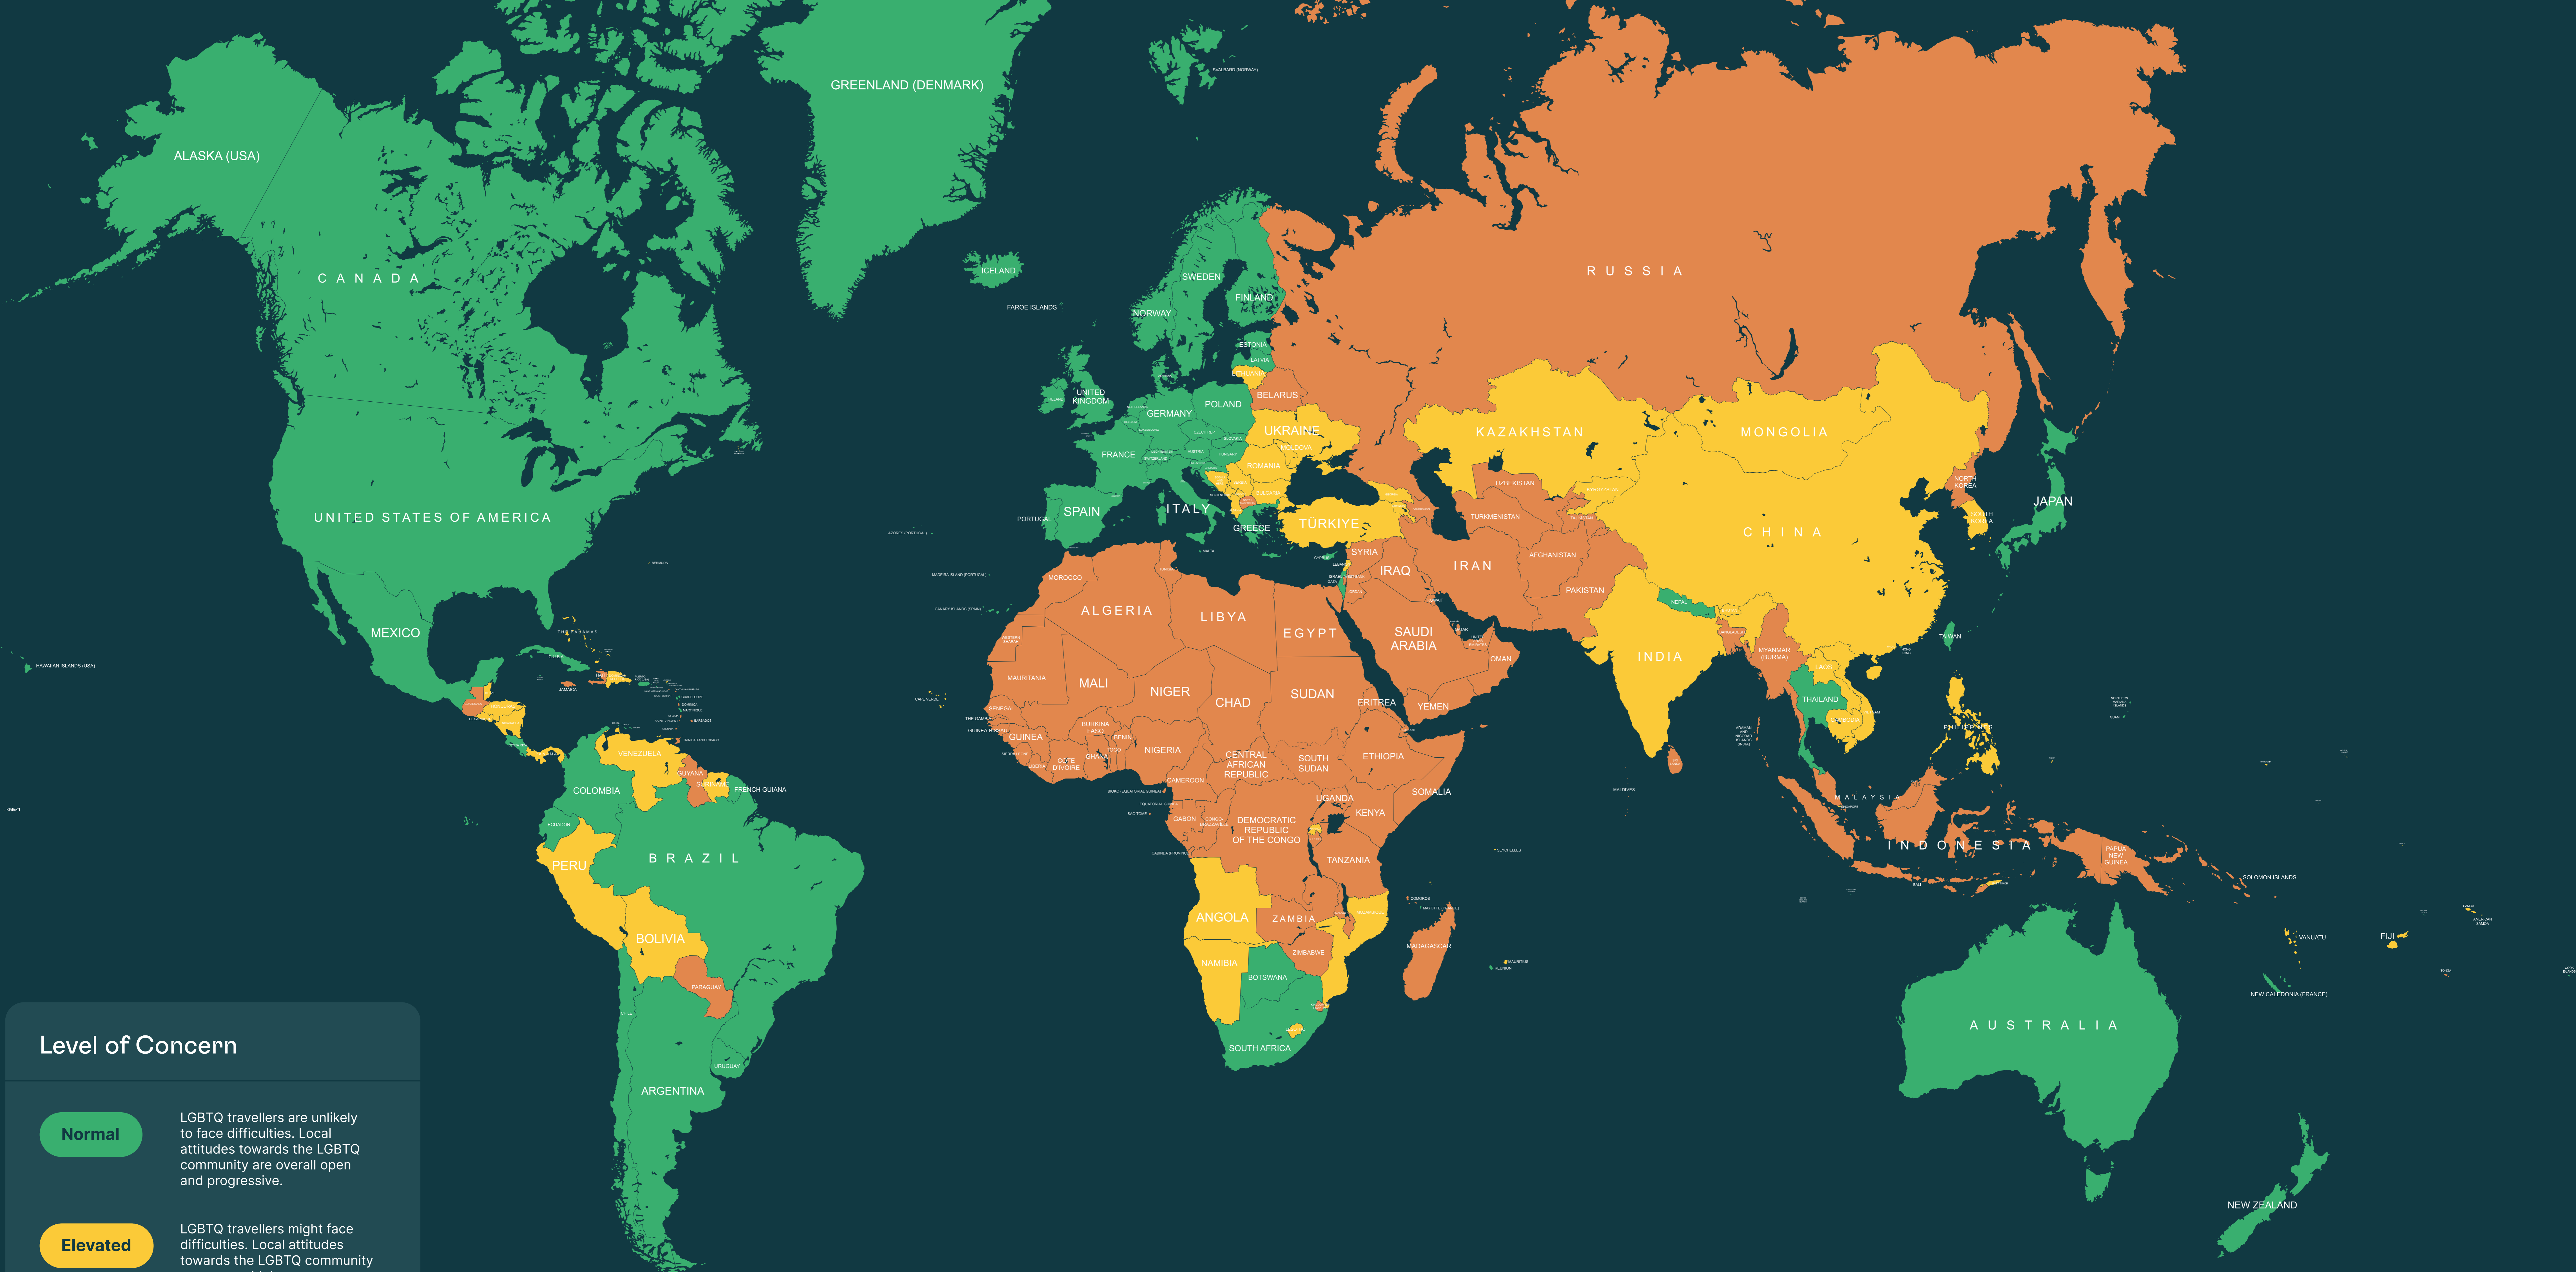

LGBTQ Travel Safety Map 2026

Level of Concern

- Normal**

LGBTQ travellers are unlikely to face difficulties. Local attitudes towards the LGBTQ community are overall open and progressive.
- Elevated**

LGBTQ travellers might face difficulties. Local attitudes towards the LGBTQ community may vary widely.
- High**

LGBTQ travellers are likely to experience unwanted attention, legal issues or other difficulties. Local attitudes towards the LGBTQ community are very conservative.