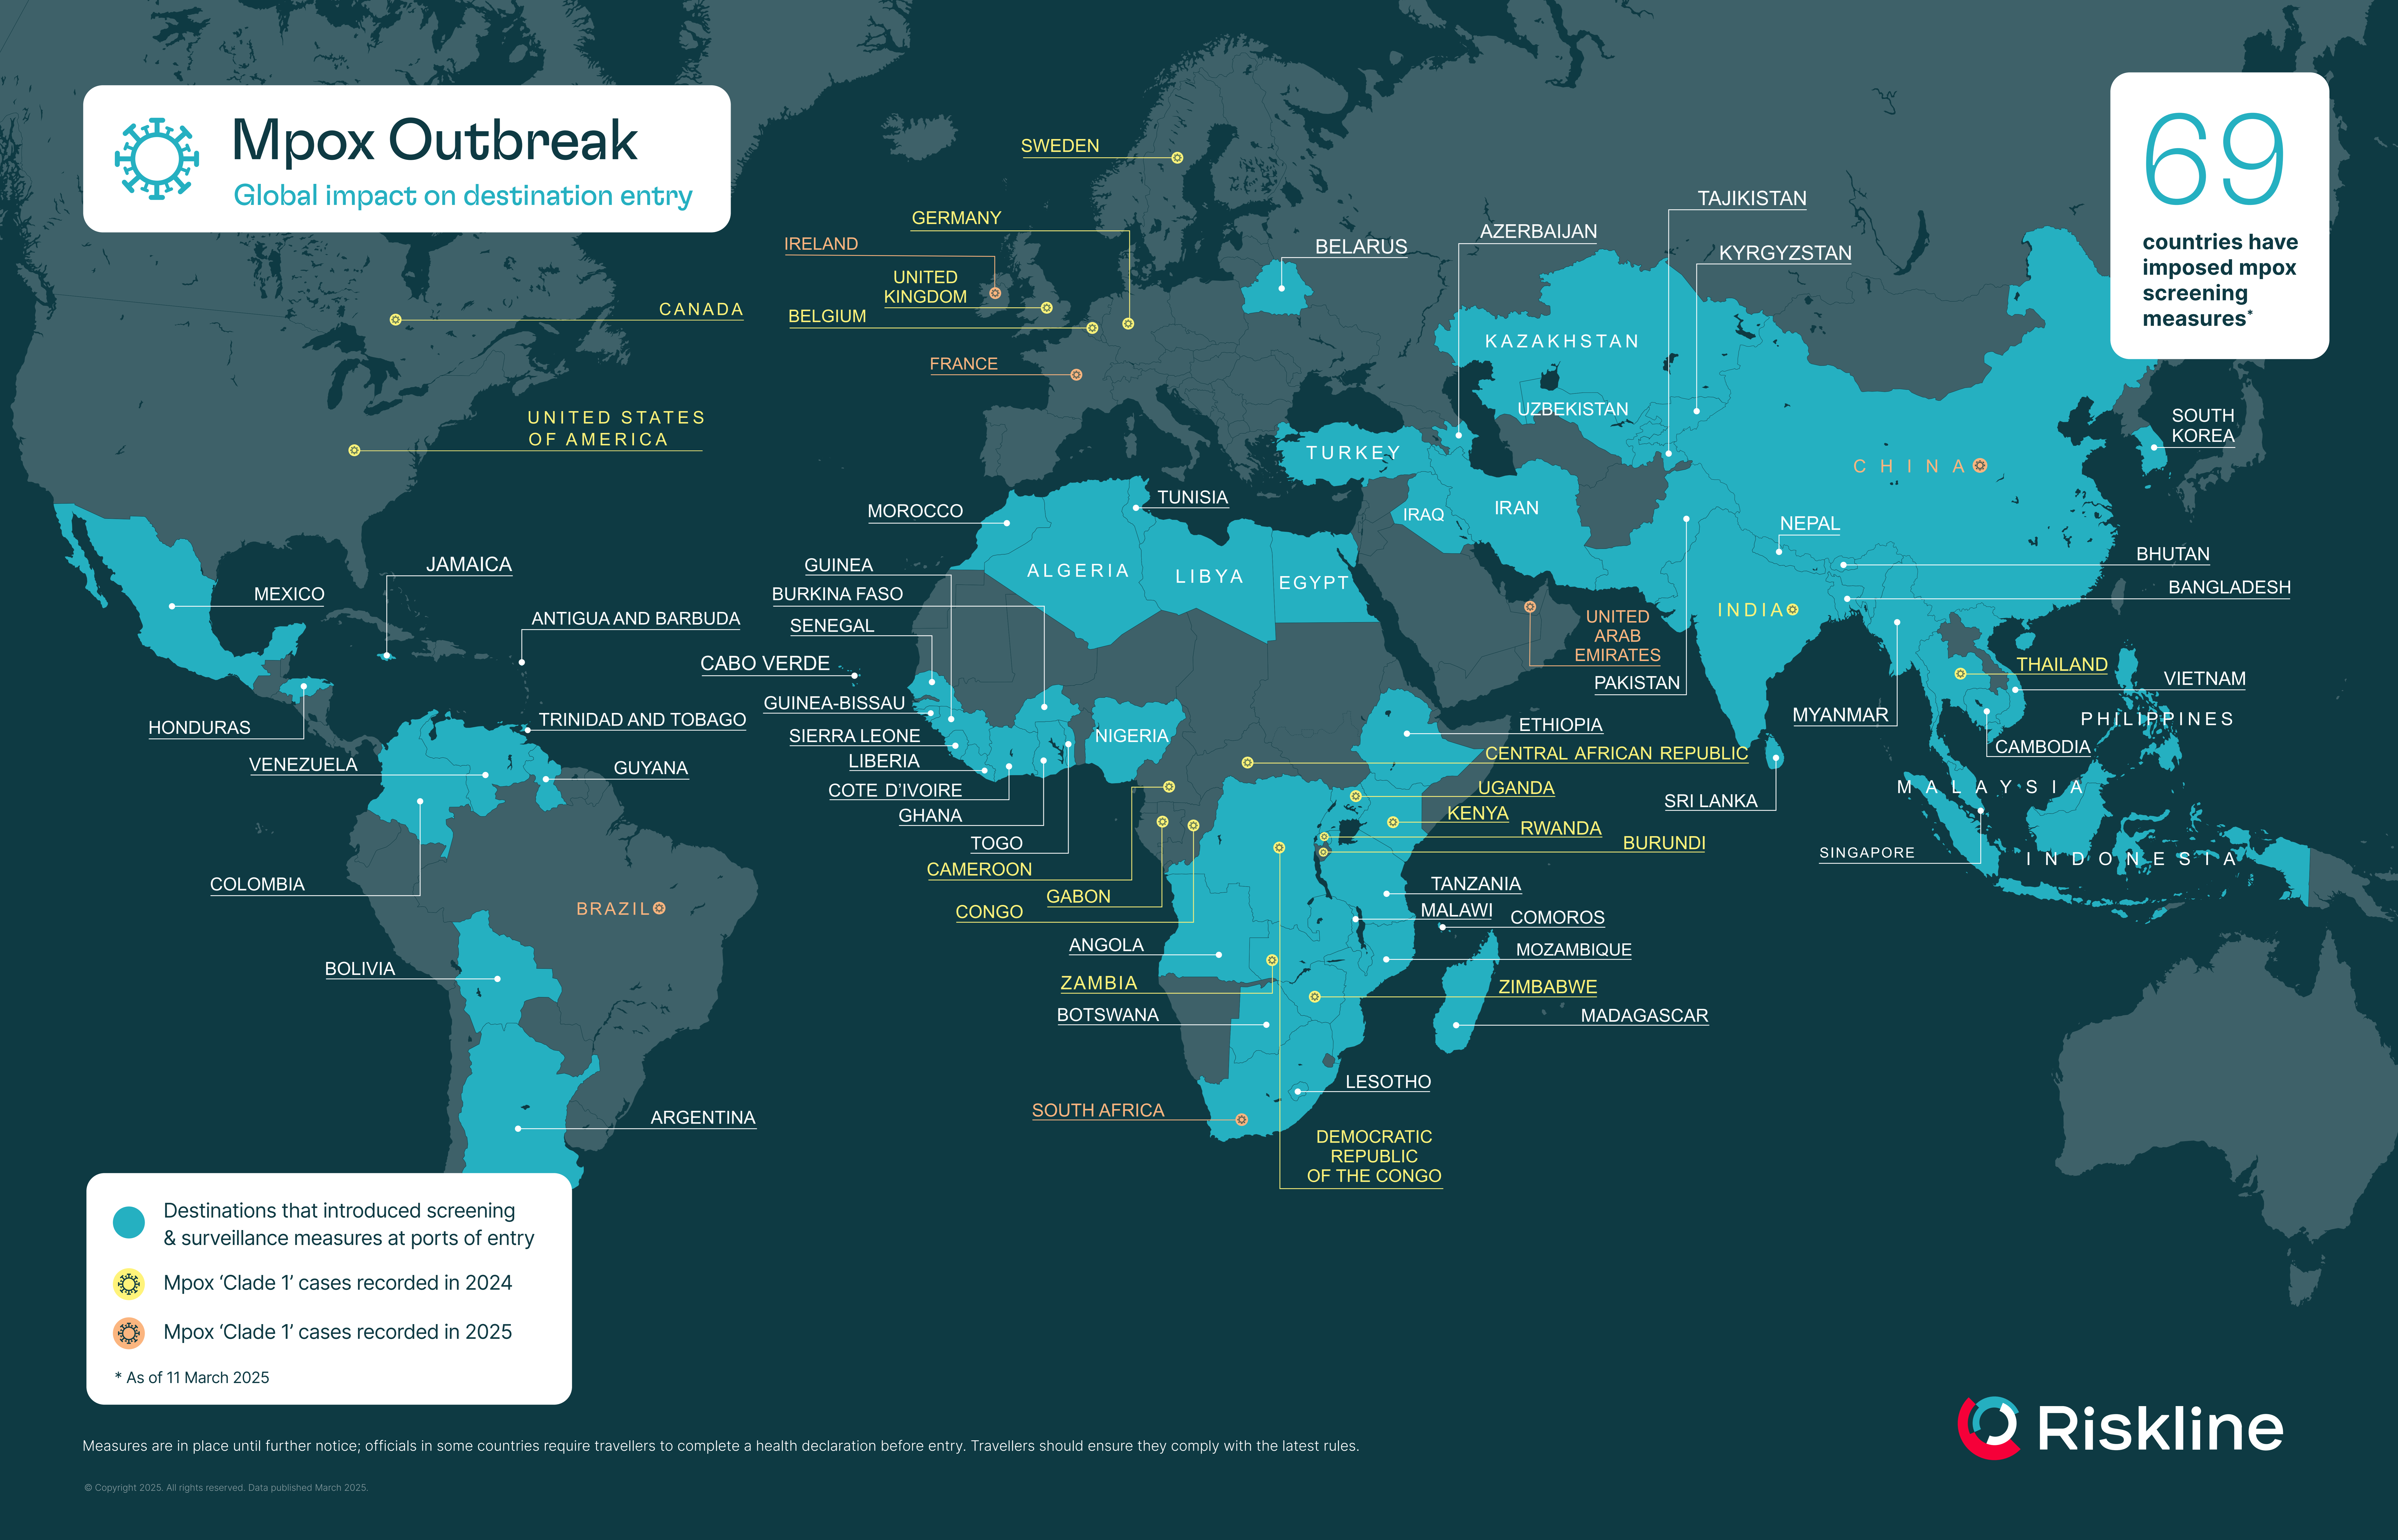

Mpox Outbreak

Global impact on destination entry

69

countries have imposed mpox screening measures*

- Destinations that introduced screening & surveillance measures at ports of entry
- Mpox 'Clade 1' cases recorded in 2024
- Mpox 'Clade 1' cases recorded in 2025

* As of 11 March 2025

Measures are in place until further notice; officials in some countries require travellers to complete a health declaration before entry. Travellers should ensure they comply with the latest rules.