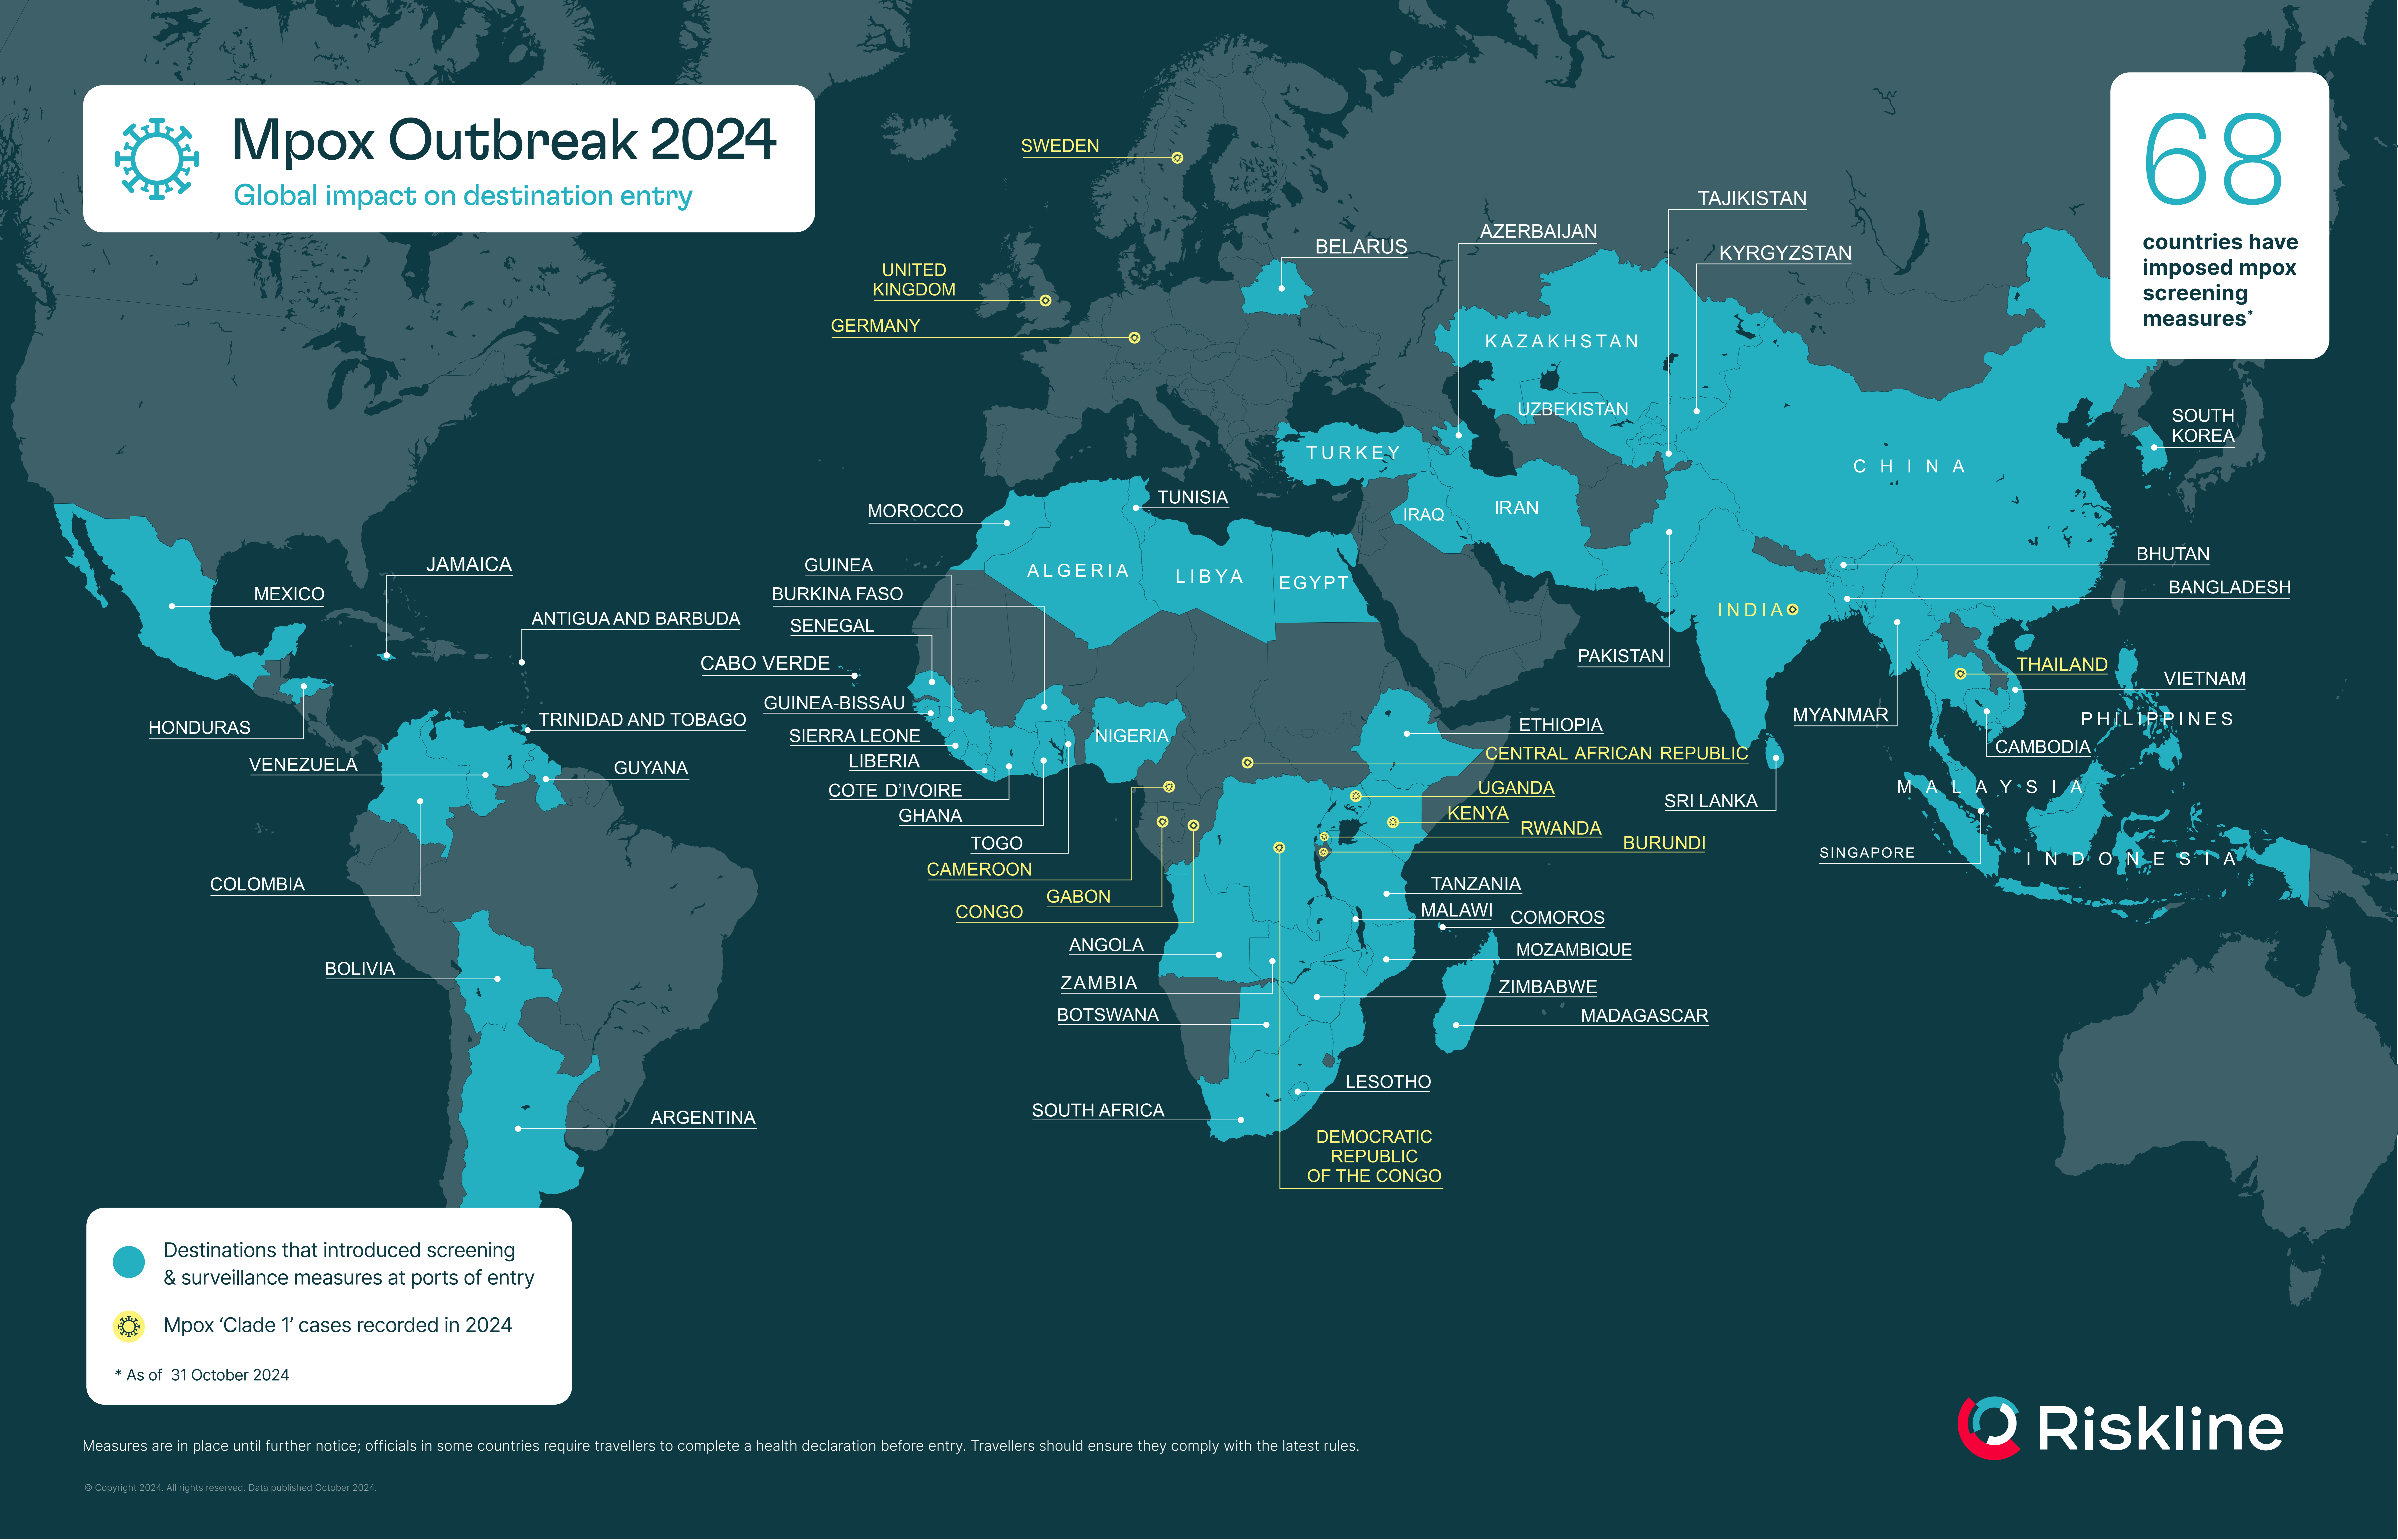

Mpox Outbreak 2024

Global impact on destination entry

68

countries have imposed mpox screening measures*

● Destinations that introduced screening & surveillance measures at ports of entry

⚙️ Mpox 'Clade 1' cases recorded in 2024

* As of 31 October 2024

Measures are in place until further notice; officials in some countries require travellers to complete a health declaration before entry. Travellers should ensure they comply with the latest rules.