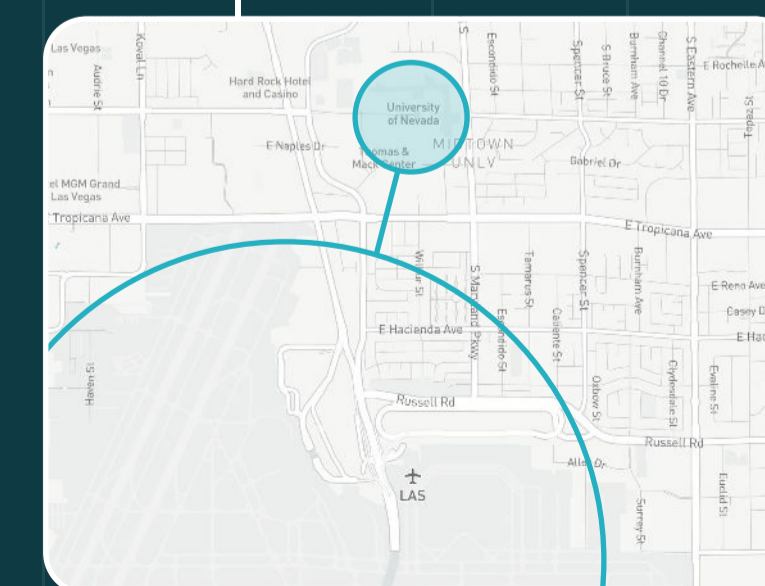

20:21 GMT

@ABC: BREAKING: University police are responding to an active shooter near Beam Hall at the University of Nevada, Las Vegas, according to the university. There "appears to be multiple victims," according to the Las Vegas Metropolitan Police Department

20:40 GMT

@Reuters: BREAKING: Police said they were responding to reports of an active shooter on the Las Vegas campus of the University of Nevada, where there appeared to be multiple victims

21:31 GMT

Police operation triggers ground stop at Las Vegas Airport

10:09 GMT

Police operation triggers ground stop at Las Vegas Airport - **Closed**

Event summary

UNLV mass shooting

A mass shooting occurred at the University of Nevada in Las Vegas (UNLV) shortly before noon local time on 6 December 2023. At least four people were killed, including the shooter, a college professor who was killed in a shootout with the police.

The mass shooting triggered road closures in the UNLV area and a ground stop at Las Vegas Harry Reid International Airport (LAS/KLAS). Flight delays and road closures continued through 7 December.