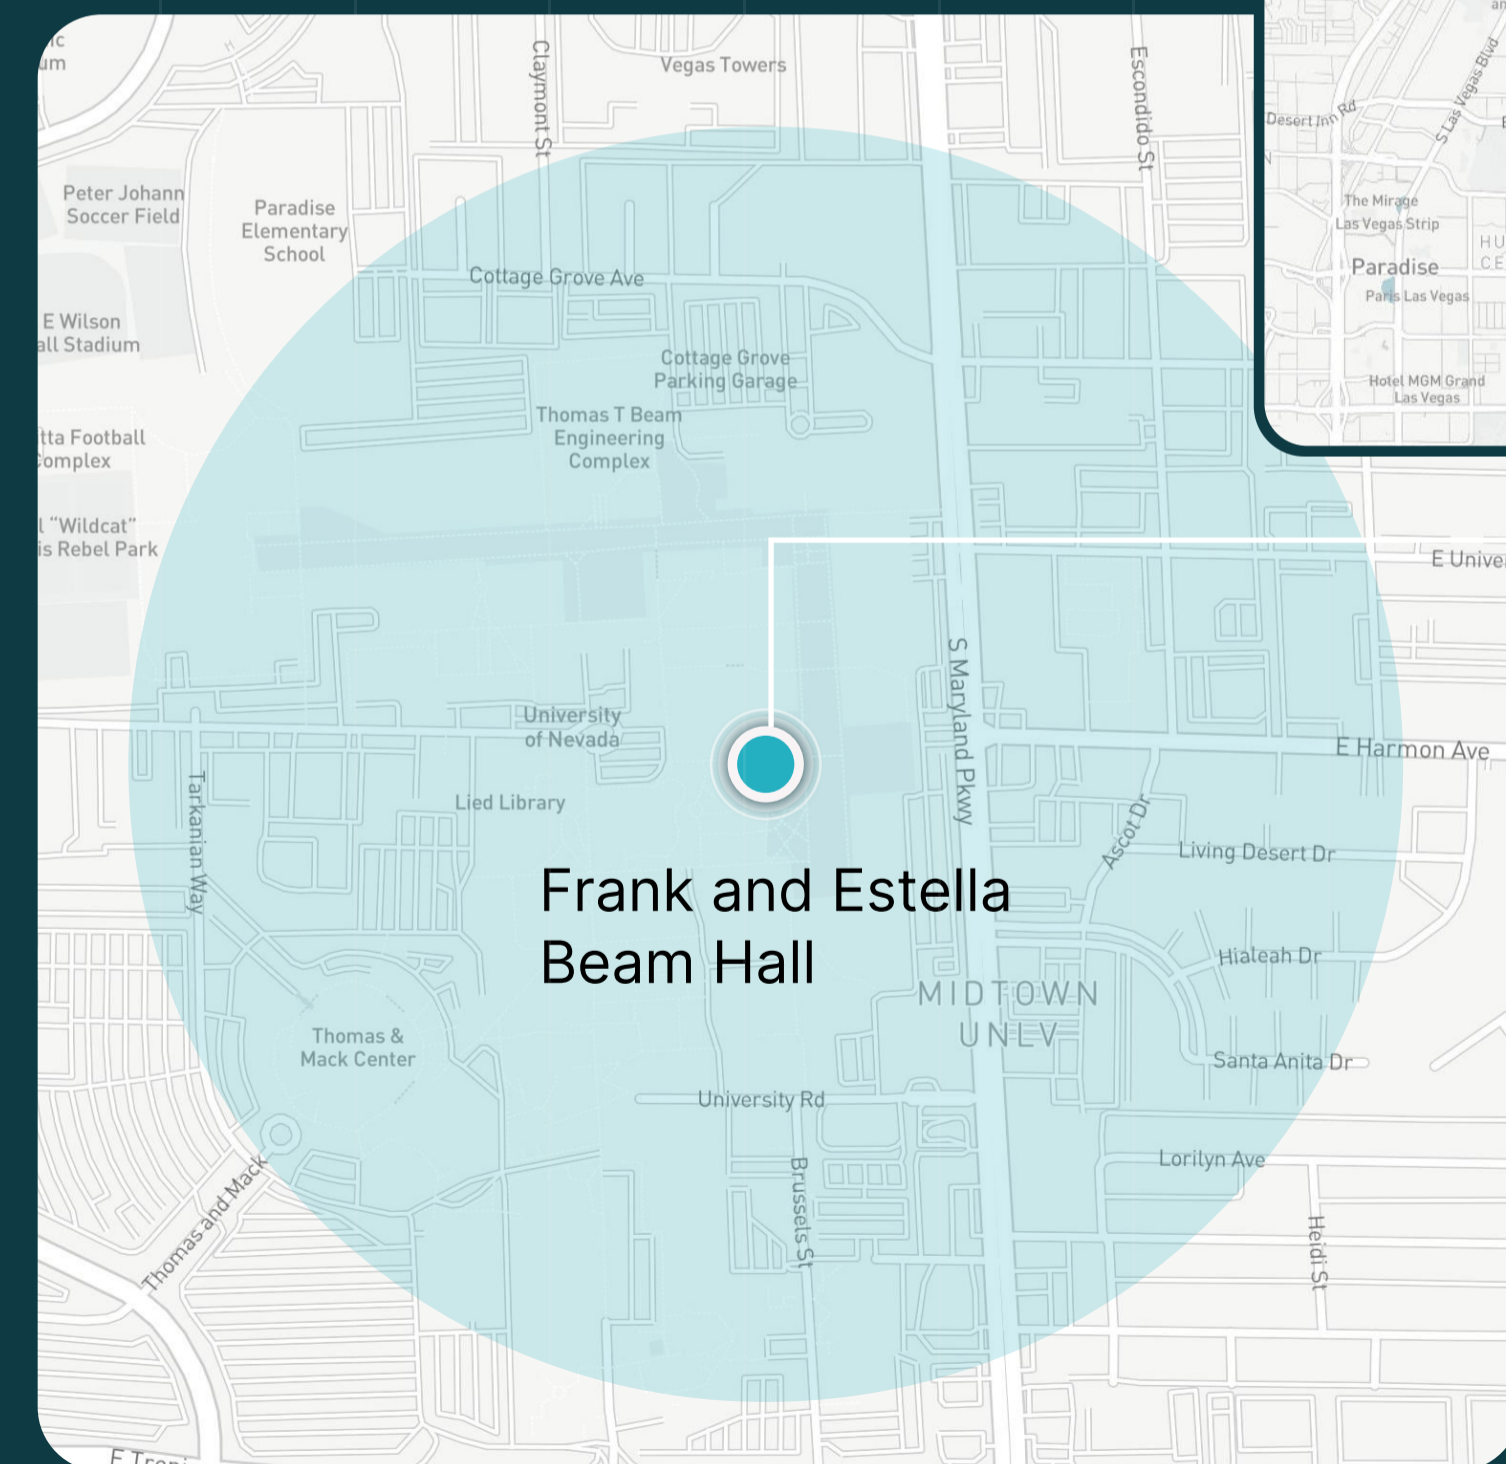

Breaking Incident Timeline

2023 • 6 December

• 7 December

UNLV mass shooting

 **United States of America**

19:57 GMT

@brettf ForrestTV: I'm currently locked down inside a UNLV campus building. Everyone nearby was told to lock down inside here. Police update just pushed out a "confirmed active shooter" alert

20:05 GMT

Police respond to active shooter alert at University of Nevada, Las Vegas

20:35 GMT

Gunfire heard as police respond to active shooter at University of Nevada, Las Vegas

20:43 GMT

Suspected shooter confirmed dead at University of Nevada, Las Vegas

22:20 GMT

Road closures remain in place after shooting at UNLV

20:04 GMT

@LVMPD: BREAKING: We are responding to preliminary reports of an Active Shooter on the campus of UNLV near BEAM Hall. There appears to be multiple victims at this time. Please avoid the area and we will have more information soon

10:09 GMT

Police operation triggers ground stop at Las Vegas Airport - **Closed**

Event summary

UNLV mass shooting

A mass shooting occurred at the University of Nevada in Las Vegas (UNLV) shortly before noon local time on 6 December 2023. At least four people were killed, including the shooter, a college professor who was killed in a shootout with the police.