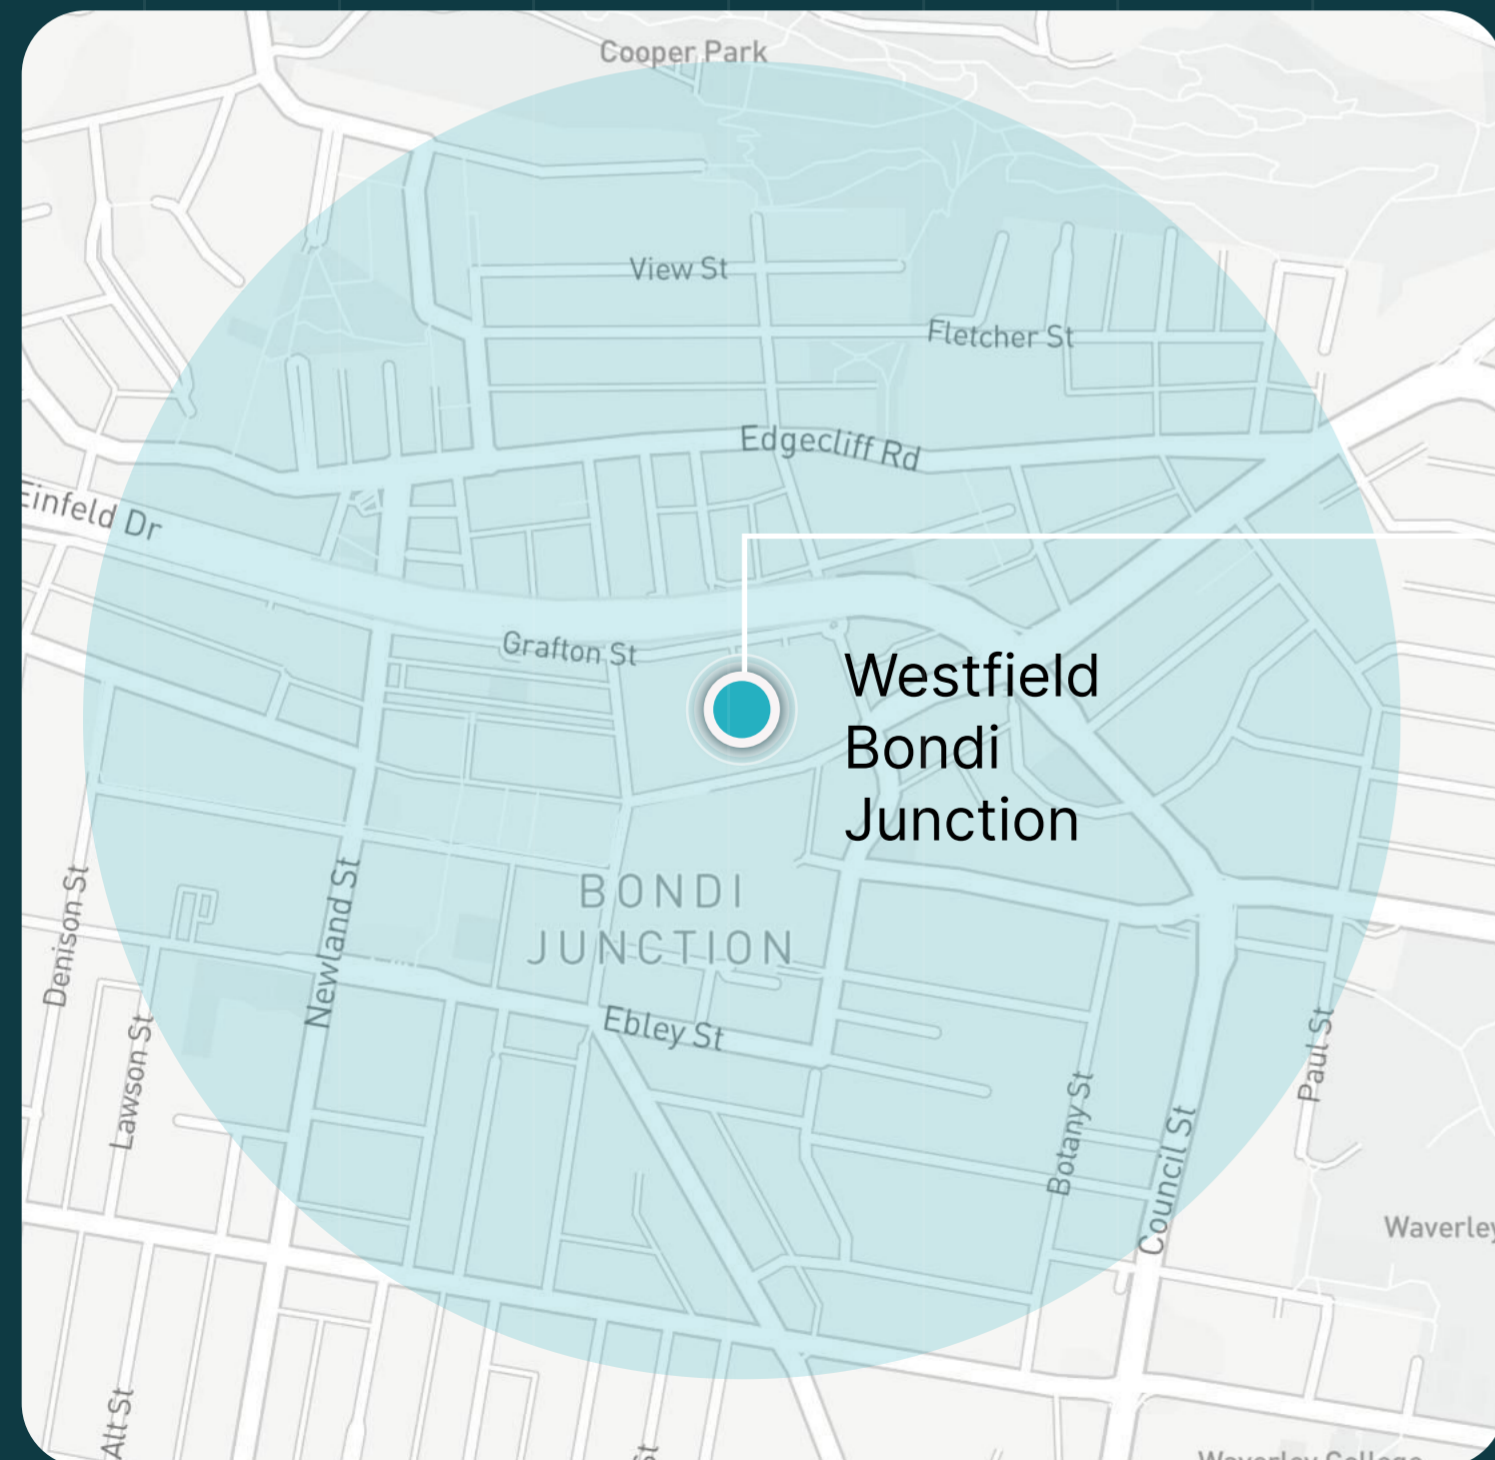

# Mass stabbing incident in Sydney

**05:45 GMT**  
Approximate time of the incident.

**06:10 GMT**  
Police respond to incident at Westfield Bondi Junction in Sydney

**09:07 GMT**  
Police investigate mass stabbing incident in Sydney's Westfield Shopping Centre

**06:02 GMT**  
**@9NewsSyd:** BREAKING: A major incident has been declared following reports of multiple people killed at Westfield Bondi Junction Shopping Centre this afternoon

**07:13 GMT**  
Casualties reported amid ongoing police operation in Sydney's Westfield Shopping Centre

## Stabbing incident results in casualties at Westfield Bondi Junction mall in Sydney

At least six people were killed and 12 others injured at Westfield Bondi Junction shopping centre in Sydney during afternoon hours local time on 13 April due to a stabbing incident, which ended with police fatally shooting the assailant.

Authorities were not able to identify a clear motive. The suspect reportedly suffered from mental health issues.

The shopping mall was closed until morning hours local time on 19 April.